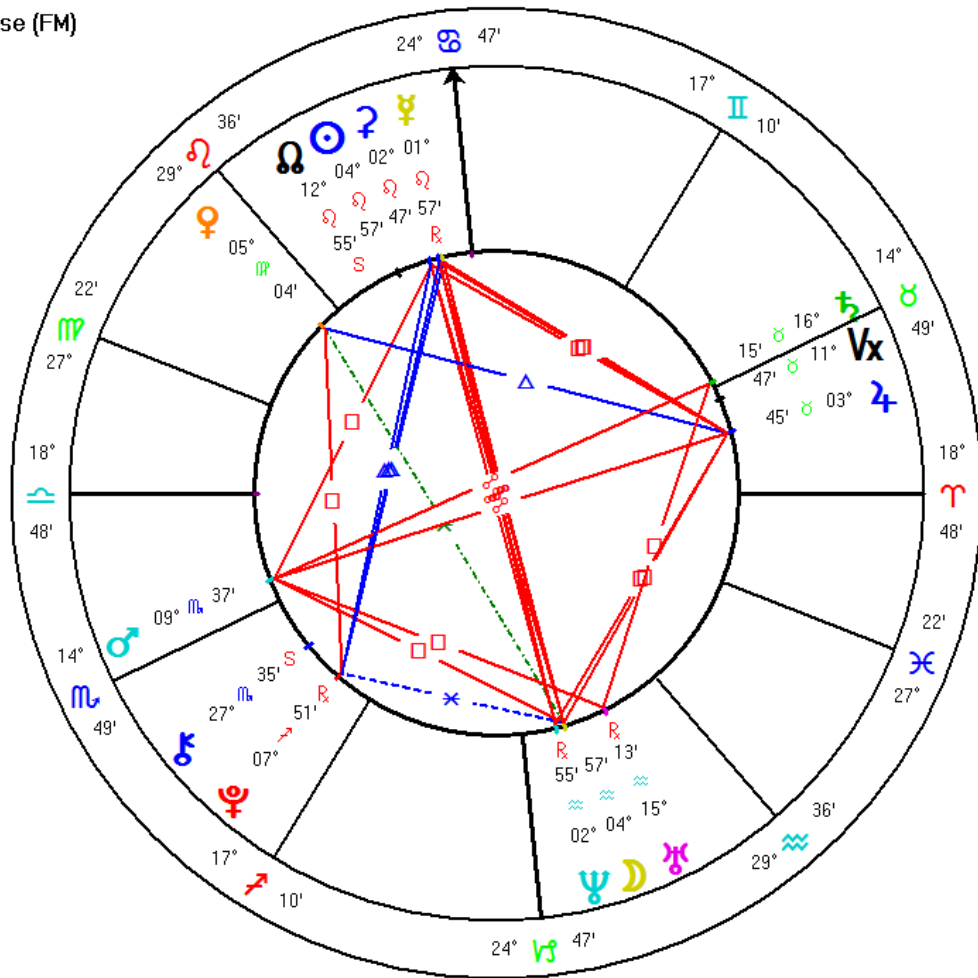

Partial Lunar Eclipse (FM)

Event Chart
Jul 28 1999, Wed
12:24:47 pm BST -1:00
London, England
51°N30' 000°W10'
*Geocentric
Tropical
Placidus
True Node*

¹ www.globalsecurity.org/security/profiles/the_kuala_lampung_meeting.htm