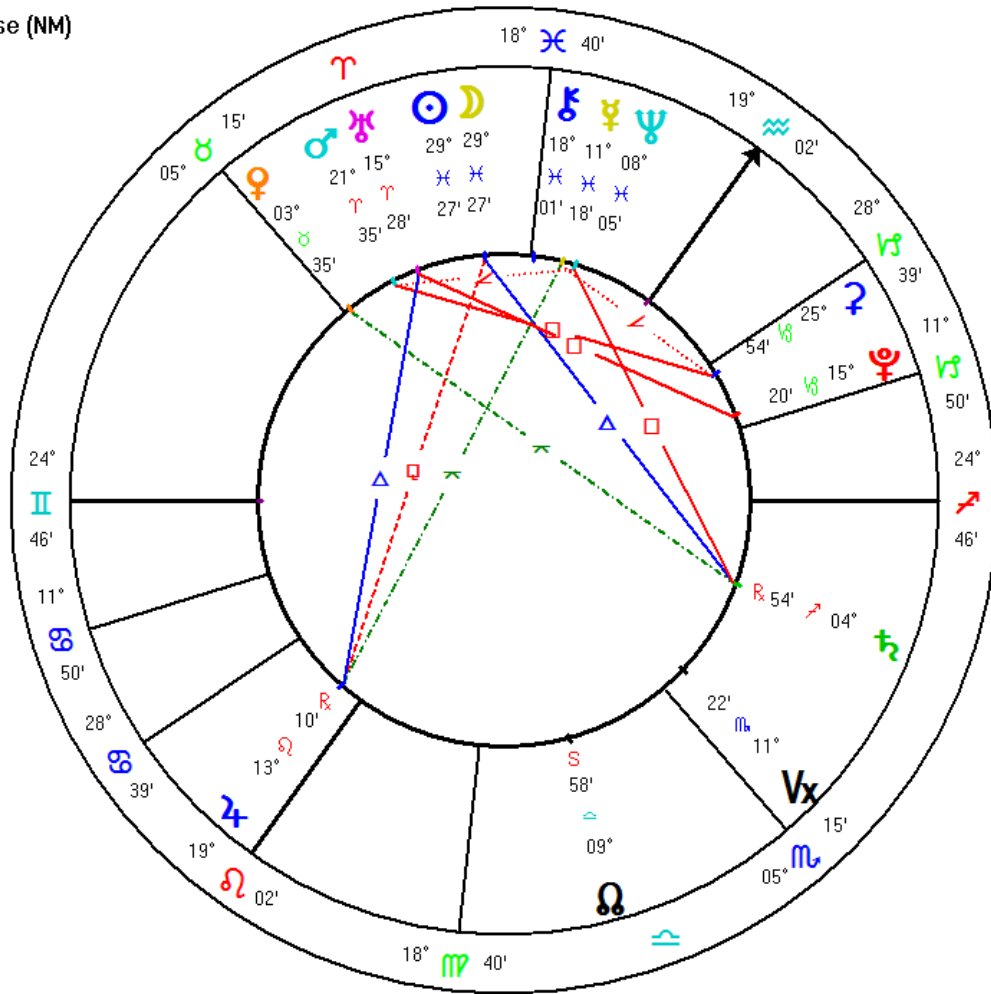

Solar Total Eclipse (NM)

Event Chart
Mar 20 2015, Fri
9:36:08 am UT +0:00
London, England
51°N30' 000°W10'
Geocentric
Tropical
Placidus
True Node