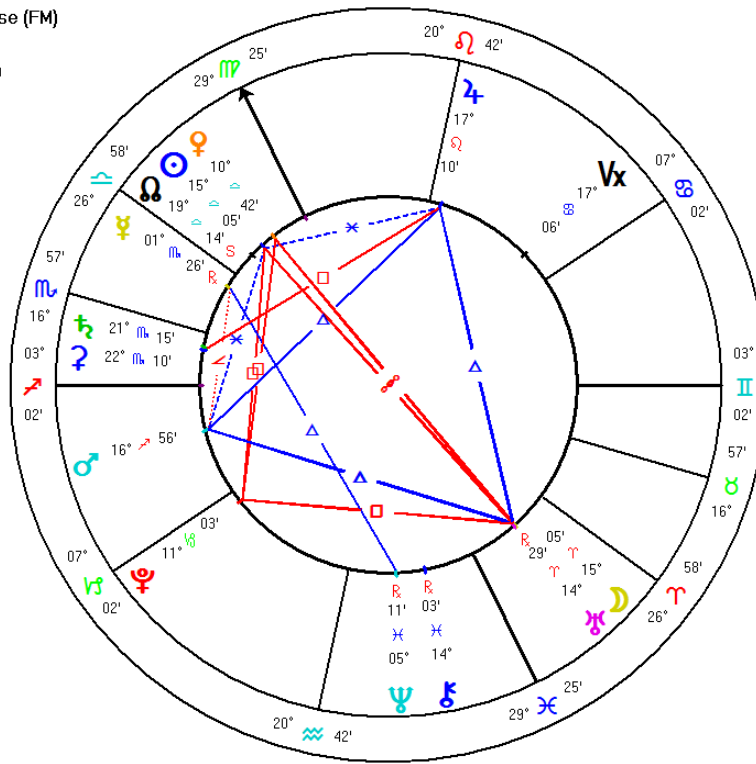

One of the Saturn-activated eclipses is shown below:

We see a Mars/Pluto conjunction square to Uranus. Venus was conjunct Saturn, which was sextile the Mars/Pluto conjunction. The Moon was conjunct Jupiter. All the eclipses shown involve the Uranus/Pluto square except for the 2011 eclipse, shown above. These eclipses indicate the change of direction in world affairs that we are seeing with their subsequent activations.

Appulse Lunar Eclipse (FM)
Event Chart
 Nov 28 2012, Wed
 2:45:55 pm UT +0:00
 London, England
 51°N30' 00"W10'
Geocentric
Tropical
Placidus
True Node

The 25 May 13 eclipse that Saturn activated is shown below:

Appulse Lunar Eclipse (FM)
Event Chart
 May 25 2013, Sat
 5:24:55 am BST -1:00
 London, England
 51°N30' 00"W10'
Geocentric
Tropical
Placidus
True Node

The eclipse axis formed, a t-square with Neptune. Mars formed a hard triangle with the square between Uranus and Pluto. The Sun was quincunx to Saturn. The activation of this eclipse signaled the downing of the Russian airliner over Sinai. As of this writing the causes of that crash are still not definitively declared.

This eclipse, as well, displayed the Uranus/Pluto square, with Uranus conjunct the Moon, with Pluto forming the apex of a t-square with the full moon axis. There was a kite formed with the full moon axis as the baseline and with a trine between Mars and Jupiter. This particular eclipse brought some particularly significant scientific discoveries.