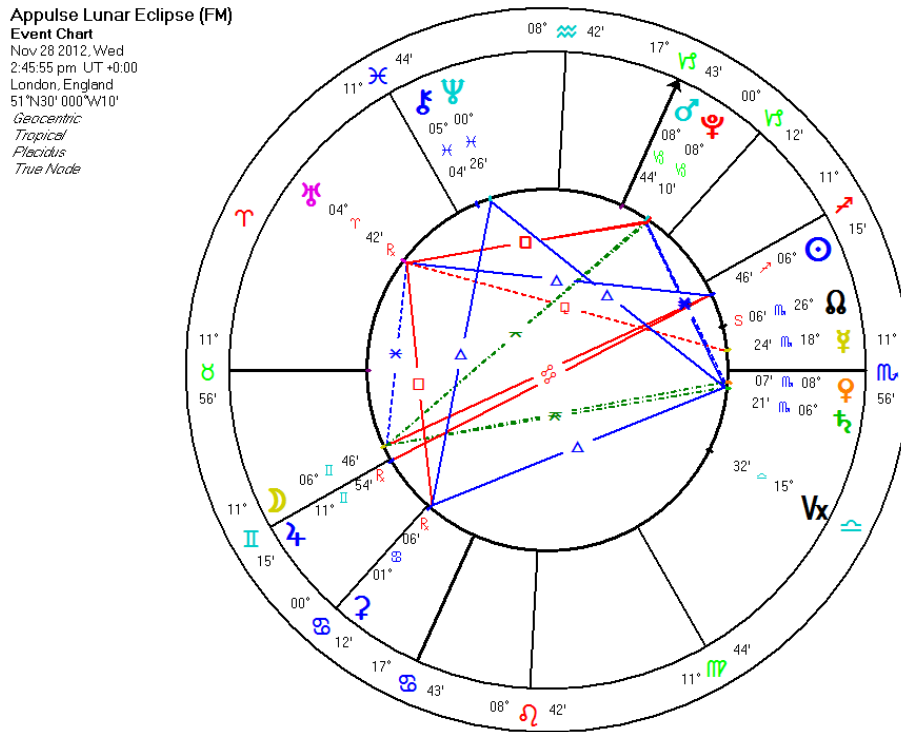

This was the only eclipse that Pluto directly activated all year. The eclipse point was at the midpoint of a stellium in Capricorn with the Sun, Moon, Mars and Pluto, which were all in a wide conjunction, indicating the powerful nature of the eclipse. The Sun, Moon and Mars were all square to Saturn. Pluto was conjunct the north node, indicating a fundamental change of direction and karmic nature of the event. The eclipse point is also semisquare (at the midpoint) of the Venus/Neptune square.

One of the Saturn-activated eclipses is shown below:

We see a Mars/Pluto conjunction square to Uranus. Venus was conjunct Saturn, which was sextile the Mars/Pluto conjunction. The Moon was conjunct Jupiter. All the eclipses shown involve the Uranus/Pluto square except for the 2011 eclipse, shown above. These eclipses indicate the change of direction in world affairs that we are seeing with their subsequent activations.