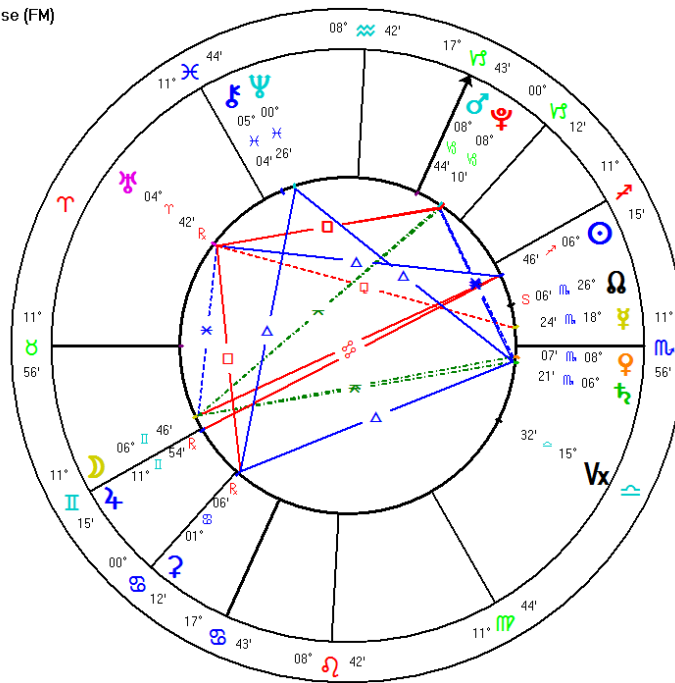

Appulse Lunar Eclipse (FM)
Event Chart
Nov 28 2012, Wed
2:45:55 pm UT +0:00
London, England
51°N30' 00"W10'
Geocentric
Tropical
Placidus
True Node