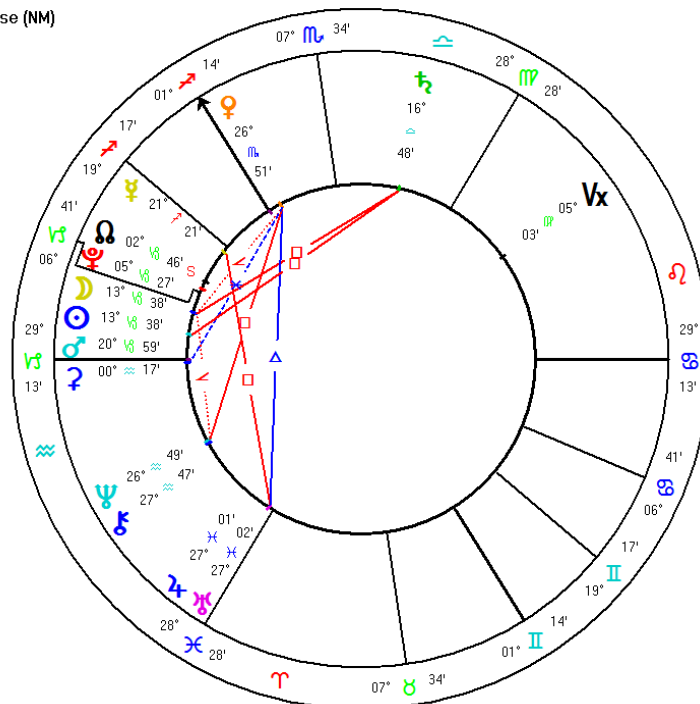

Eclipses that took place in 2015:

4 Apr 15	14 ♃♌
28 Sep 15	4♌ ♃
20 Mar 15	29♍♌
13 Sep 15	20♍♌

The 20 March eclipse was conjunct an Aries point and its subsequent Mars activation signaled the Paris attacks, which have brought about rapid changes in the world view on terrorism and its handling. Hence, it is marked in red. Note that there were two other attacks the day before, which garnered little attention in the Western media. Uranus and Pluto were in a close square and Mars and Uranus were conjunct, indicating the disruptive and violent nature of the eclipse—also the capacity for breakthroughs in science and consciousness. Mercury was conjunct Neptune, indicating the deception involved in some of the events, but also the inspiration that can come from it. The eventual results of the eclipse will be revelatory as the next years will show. The last degree of Pisces indicates the closure of a larger cycle and the saving power of the eclipse. Even though the events might be violent, the end result is the waking up of the populace.

Solar Total Eclipse (NM)

Event Chart
 Mar 20 2015, Fri
 9:36:08 am UT +0:00
 London, England
 51°N30' 000°W10'
Geocentric
Tropical
Placidus
True Node

The eclipse that Pluto activated is shown below:

Solar Partial Eclipse (NM)

Event Chart
 Jan 4 2011, Tue
 9:02:36 am UT +0:00
 London, England
 51°N30' 000°W10'
Geocentric
Tropical
Placidus
True Node

This was the only eclipse that Pluto directly activated all year. The eclipse point was at the midpoint of a stellium in Capricorn with the Sun, Moon, Mars and Pluto, which were all in a wide conjunction, indicating the powerful nature of the eclipse. The Sun, Moon and Mars were all square to Saturn. Pluto was conjunct the north node, indicating a fundamental change of direction and karmic nature of the event. The eclipse point is also semisquare (at the midpoint) of the Venus/Neptune square.