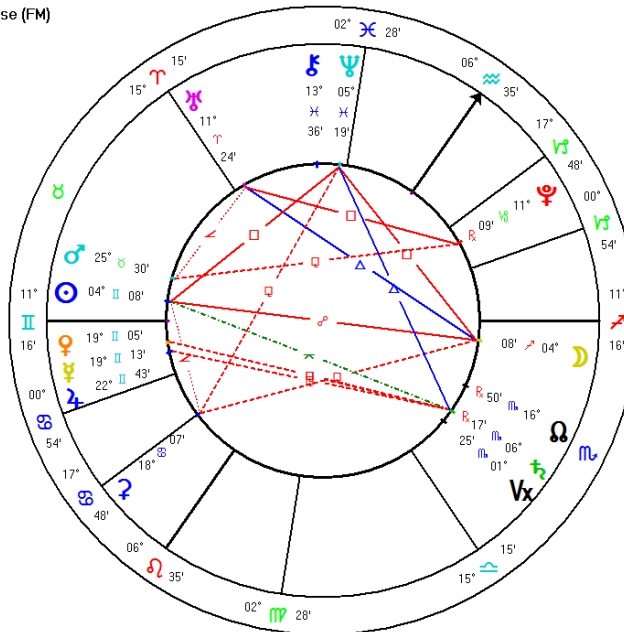

The 25 May 13 eclipse that Saturn activated is shown below:

Appulse Lunar Eclipse (FM)
Event Chart
May 25 2013, Sat
5:24:55 am BST -1:00
London, England
51°N30' 00"W10'
Geocentric
Tropical
Placidus
True Node