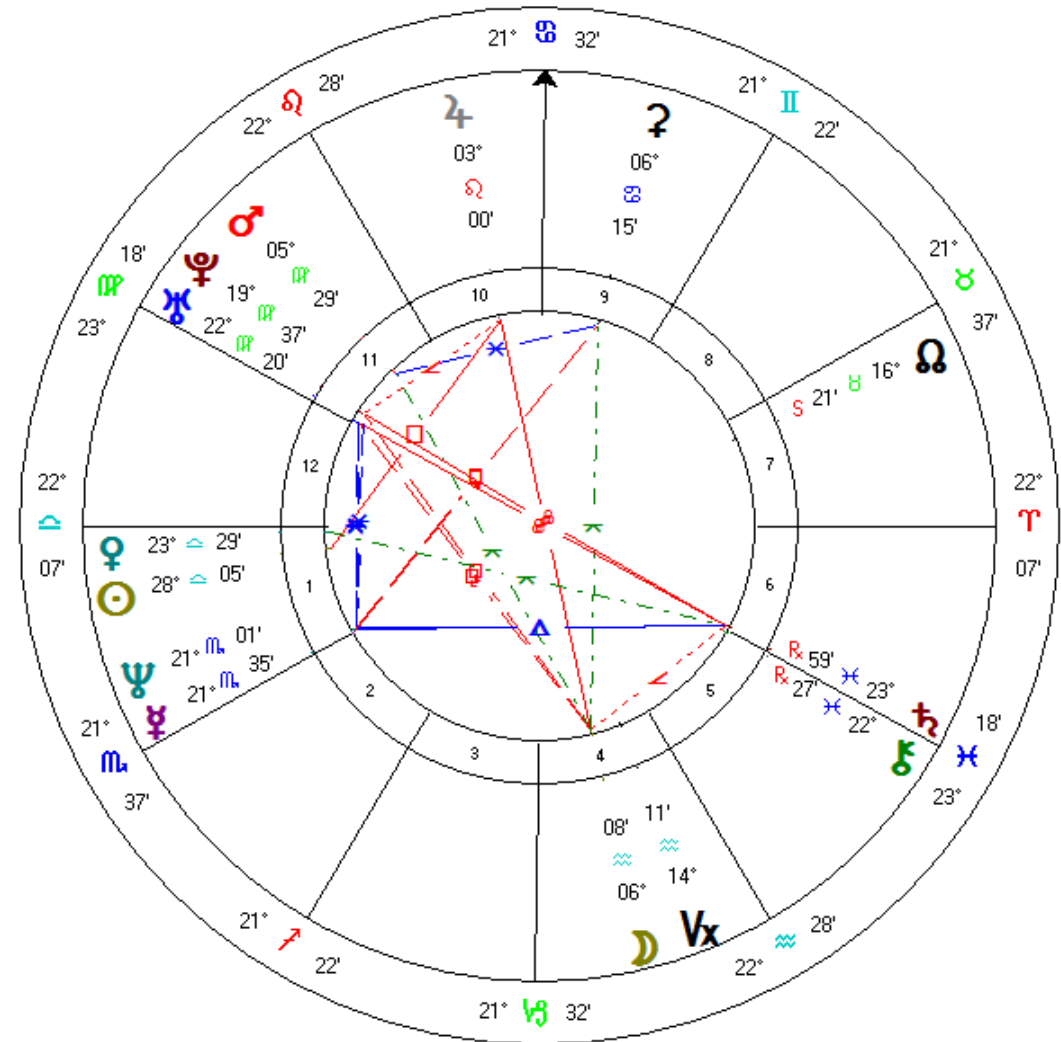

## 1966 Laotian coup

### Natal Chart

22 Oct 1966, Sat  
 5:43 am USZ6 -7:00  
 Vientiane > Viangcha  
 17°N58' 102°E36'  
*Geocentric*  
*Tropical*  
*Flacidus*  
*True Node*

This was primarily a coup about who controlled the Royal Lao Air Force, which was also heavily involved in smuggling.

Info from:

[https://en.wikipedia.org/wiki/1966\\_Laotian\\_coup](https://en.wikipedia.org/wiki/1966_Laotian_coup)

Extra Ring: newplan pte				
Pt	Name	Hs	Long	Decl
♁	Pallas 2	6	06°♈45 R	-16°59'
♃	Eris 136199	6	11°♈04 R	-15°41'
♅	Sedna 90377	7	00°♈00 R	+01°07'
♆	Varuna 20000	8	26°♈09 R	+07°49'
♇	Ceres 1	9	06°♁15'51"	+22°15'
AW	2002 AW197 55565	9	10°♁46 R	+30°42'
Or	Orcus 90482	9	16°♁49 R	+16°00'
FY	2005 FY9 999003	10	10°♁50	+39°32'
EL	2003 EL61 999002	11	06°♁46	+24°24'
♁	Vesta 4	12	02°♁10'40"	+03°33'
♃	Quaoar 50000	1	26°♁17	-07°54'
♅	Ixion 28978	1	00°♁34	+00°11'
♆	Hygeia 10	1	08°♁54	-16°49'
TX	2002 TX300 55636	4	16°♁37 R	-18°40'