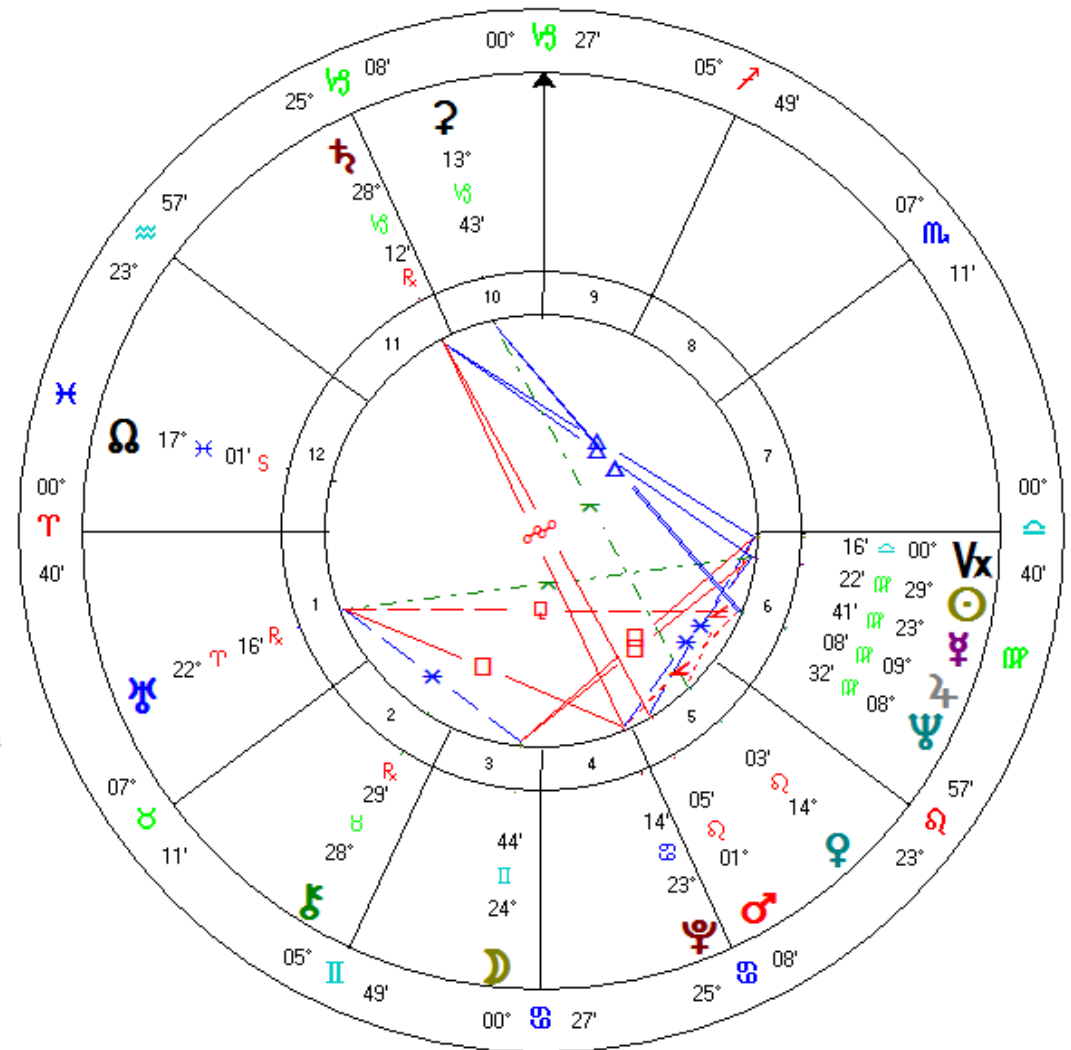

### Saudi Arabia sunset chart

#### Natal Chart

22 Sep 1932, Thu  
 5:57 pm LMT -3:06:52  
 Riyadh, Saudi Arabia  
 24°N38' 046°E43'  
 Geocentric  
 Tropical  
 Placidus  
 True Node

#### Info from:

[https://www.astro.com/astro-databank/Nation\\_Saudi\\_Arabia](https://www.astro.com/astro-databank/Nation_Saudi_Arabia)

A common chart for Saudi Arabia is the midnight chart for 23 Sep., but in the Arabic world, the day begins at sunset the day before, rather than midnight.

Extra Ring: newplan pte				
Pt	Name	Hs	Long	Decl
♁	Eris 136199	1	02°♈20 R	-24°27'
♁	Varuna 20000	1	05°♈50 R	-13°49'
♁	Sedna 90377	1	17°♈34 R	-02°08'
♁	Orcus 90482	2	00°♈09 R	+30°21'
♁	Vesta 4	3	07°♈18'48"	+13°53'
♁	2002 AW197 55565	3	10°♈40 R	+40°15'
♁	2005 FY9 999003	4	02°♈48	+30°29'
♁	2003 EL61 999002	5	06°♈06	+20°51'
♁	Quaoar 50000	6	16°♈11	+02°43'
♁	Ixion 28978	6	28°♈13	+17°29'
♁	Hygeia 10	7	02°♈20	-03°27'
♁	Pallas 2	9	20°♈31	+10°25'
♁	2002 TX300 55636	9	23°♈01	-45°43'
♁	Ceres 1	10	13°♈43'36"	-31°03'